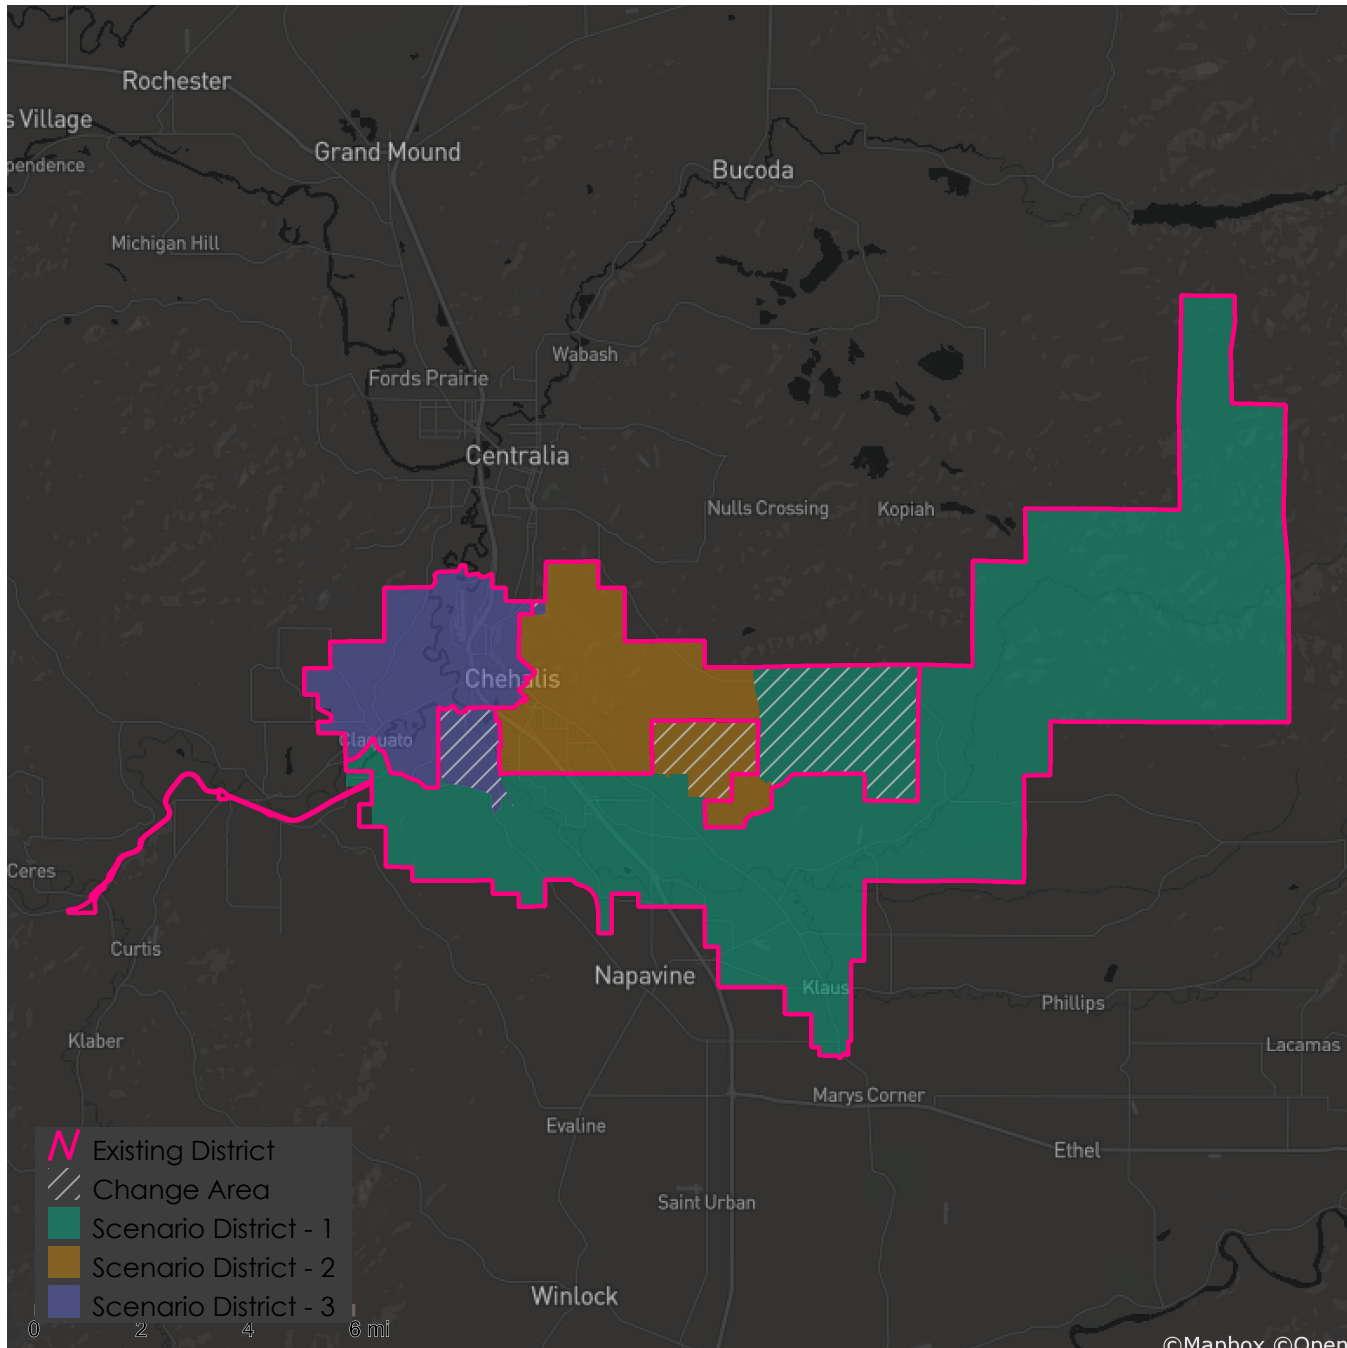

Port of Chehalis Redistricting Summary Statistics

Final a – District Summary Statistics

02/16/2022

Metadata

Run Time Stamp: 2022-02-16 12:17:24
Workflow Directory: X:\F0227_Port_of_Chehalis\04_Redistricting_Analysis\Projects\Alteryx\
District Scenario: File:gdb:X:\F0227_Port_of_Chehalis\04_Redistricting_Analysis\Data\Redist.gdb|||Districts_Scenario_2_Blocks